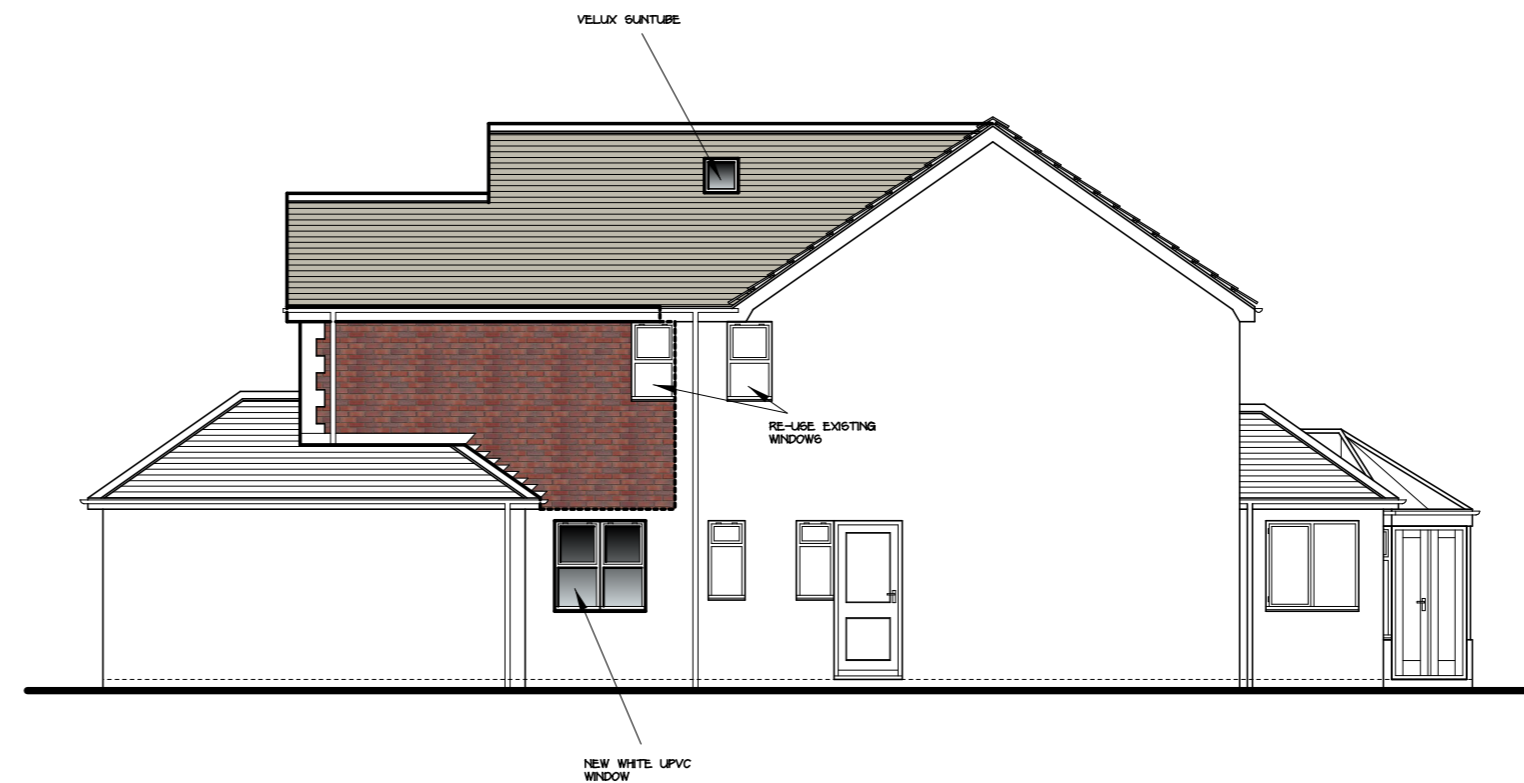

Scale

Date Drawn by

Drg No. Revision

MAKING PLANS
architecture

Ivy Lodge, Twyford Road, Willington, Derby. DE65 6DE
T/F 01283 703160 E info@makingplans-architecture.co.uk
W www.makingplans-architecture.co.uk

PROPOSED FRONT ELEVATION (1:100)

PROPOSED SIDE ELEVATION (1:100)

PROPOSED REAR ELEVATION (1:100)

PROPOSED SIDE ELEVATION (1:100)