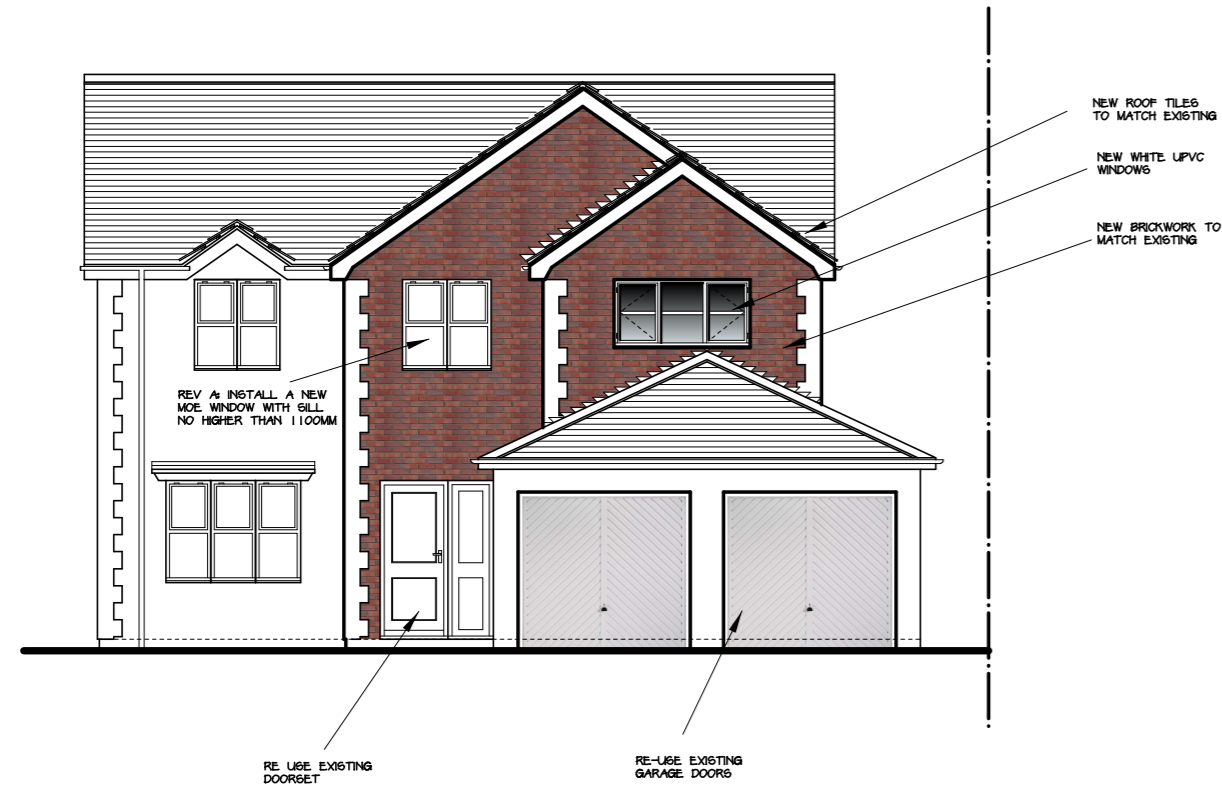

Scale

Date Drawn by

Drg No. Revision

MAKING PLANS
architecture

Ivy Lodge, Twyford Road, Willington, Derby. DE65 6DE
T/F 01283 703160 E info@makingplans-architecture.co.uk
W www.makingplans-architecture.co.uk

PROPOSED FRONT ELEVATION (1:100)

PROPOSED SIDE ELEVATION (1:100)

PROPOSED REAR ELEVATION (1:100)

PROPOSED SIDE ELEVATION (1:100)