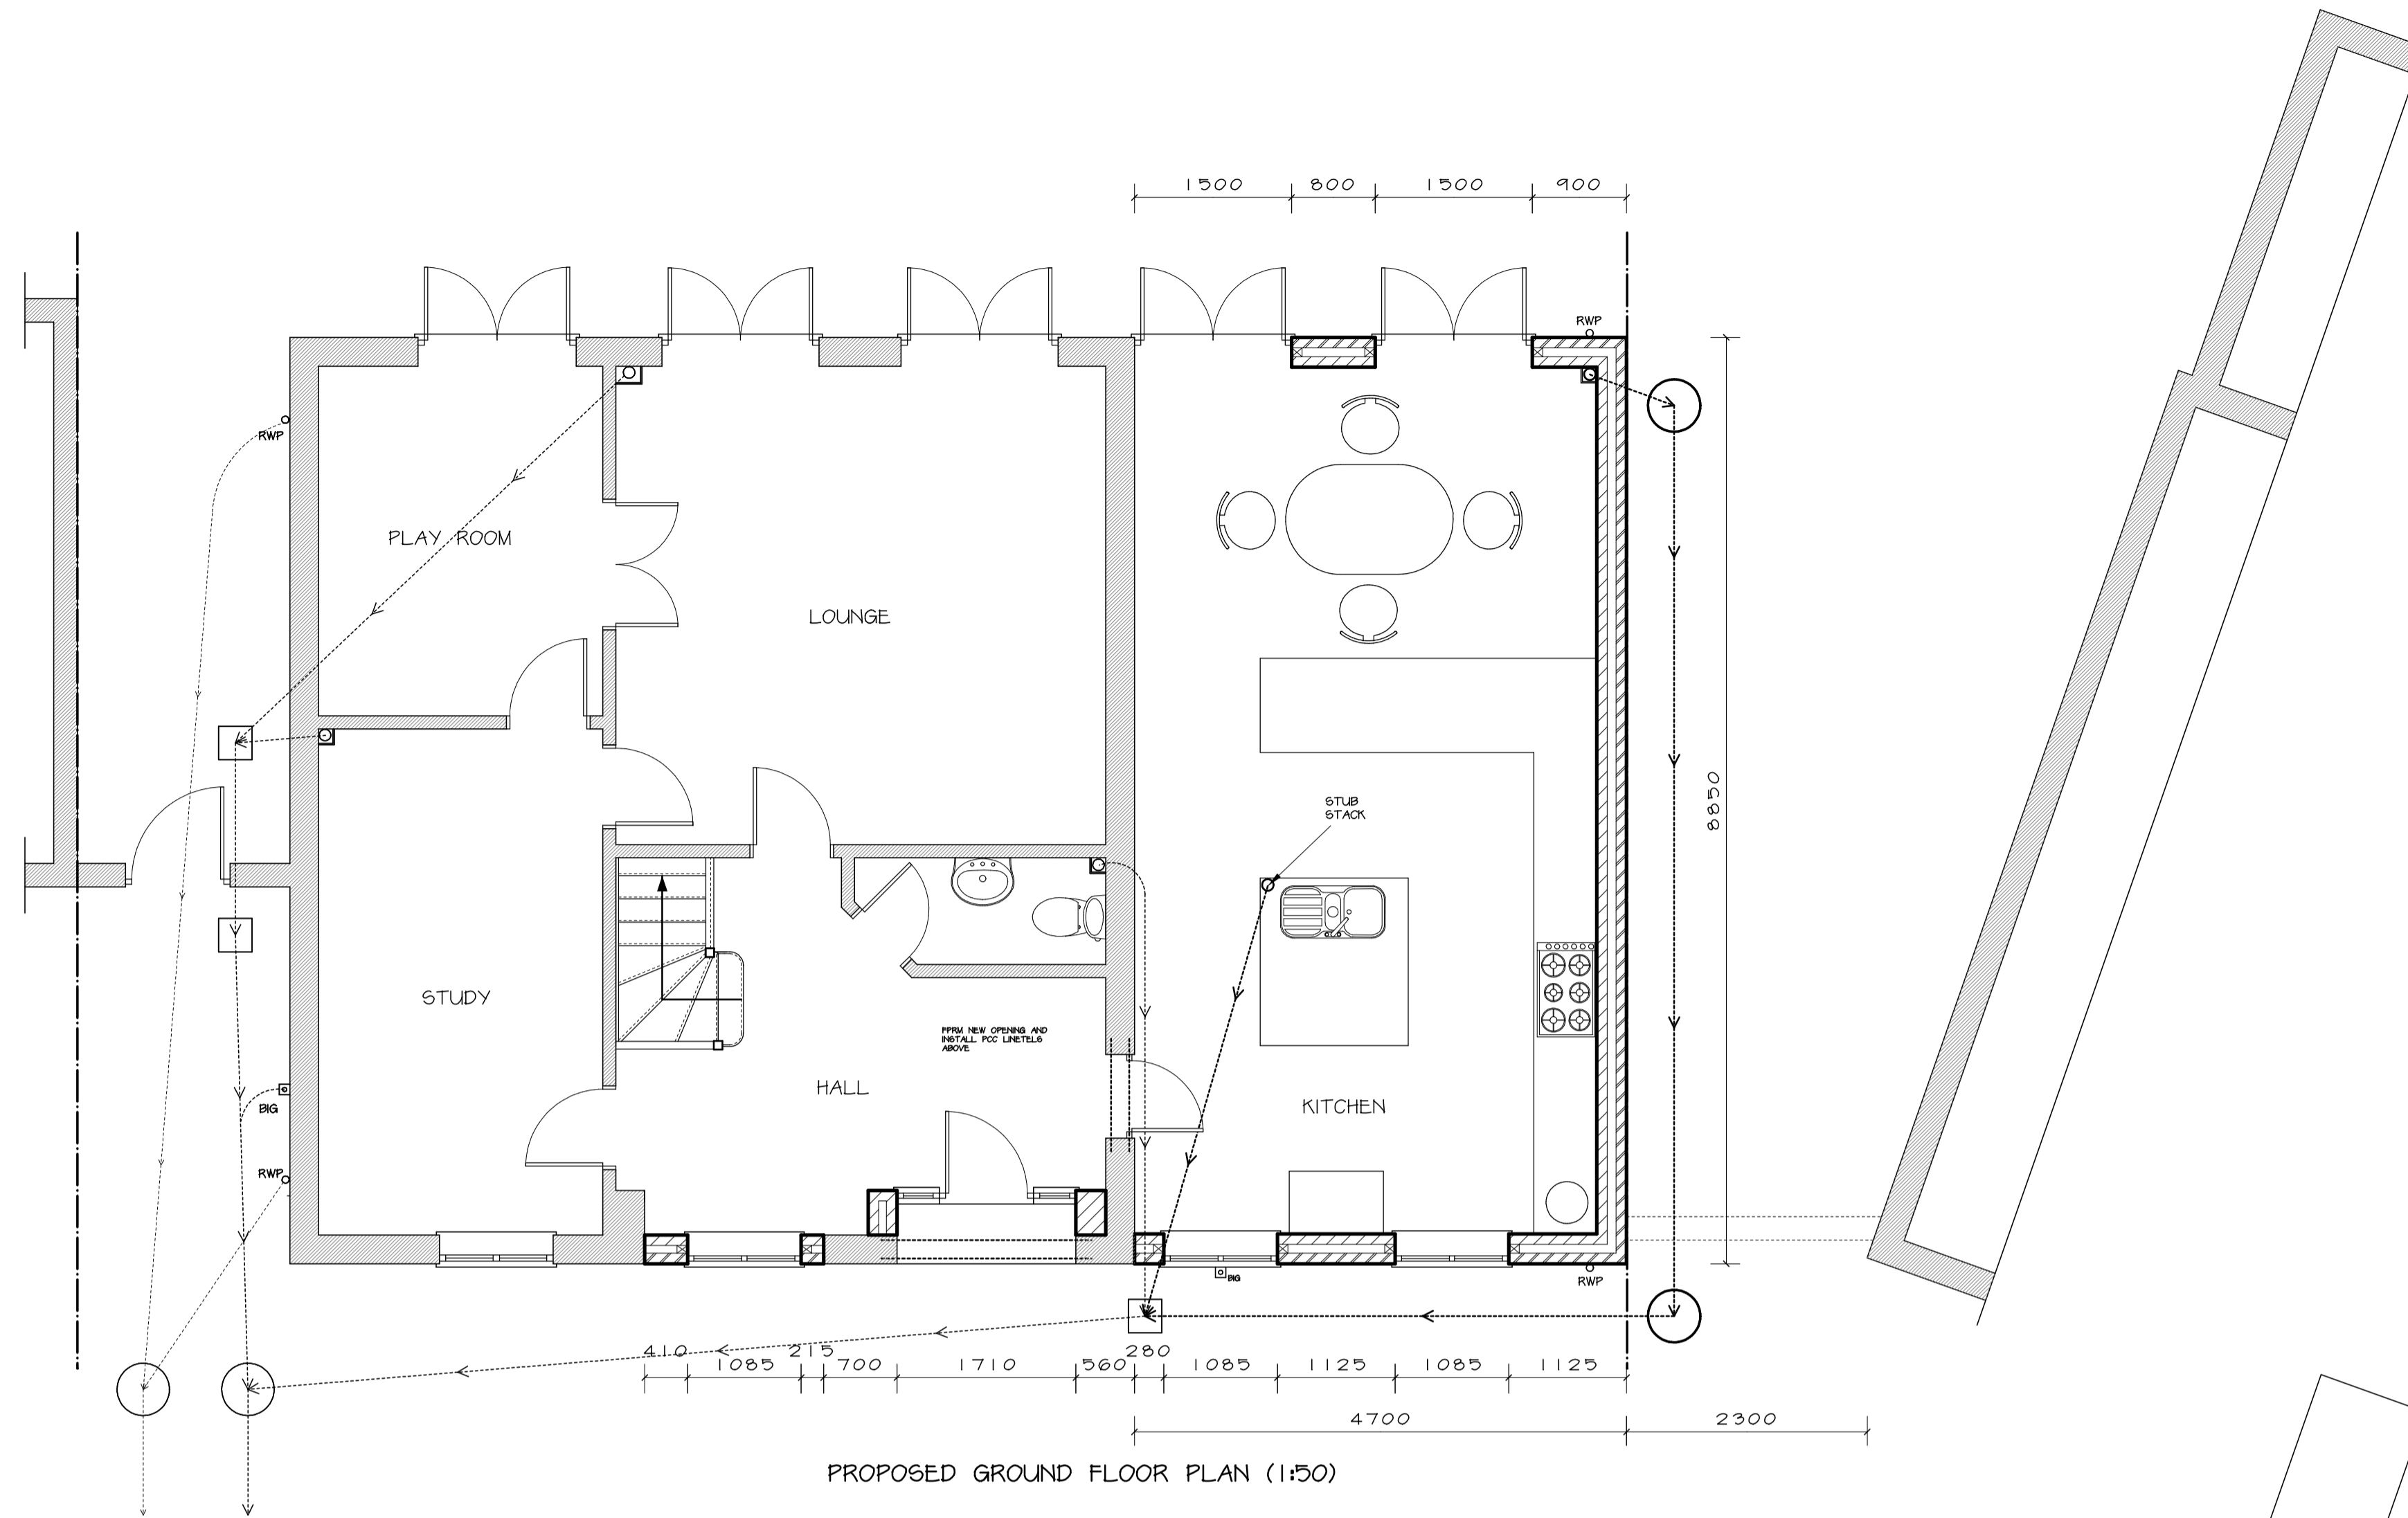

NOTES

All dimensions must be checked on site and not scaled from this drawing

Date	Revisions

© copyright

Client

Location

Proposal

Drawing Title

Scale

Date Drawn by

Drg No. Revision

MAKING PLANS
architecture

Ivy Lodge, Twyford Road, Willington, Derby, DE65 6DE
T/F 01283 703190 E info@makingplans-architecture.co.uk
W www.makingplans-architecture.co.uk