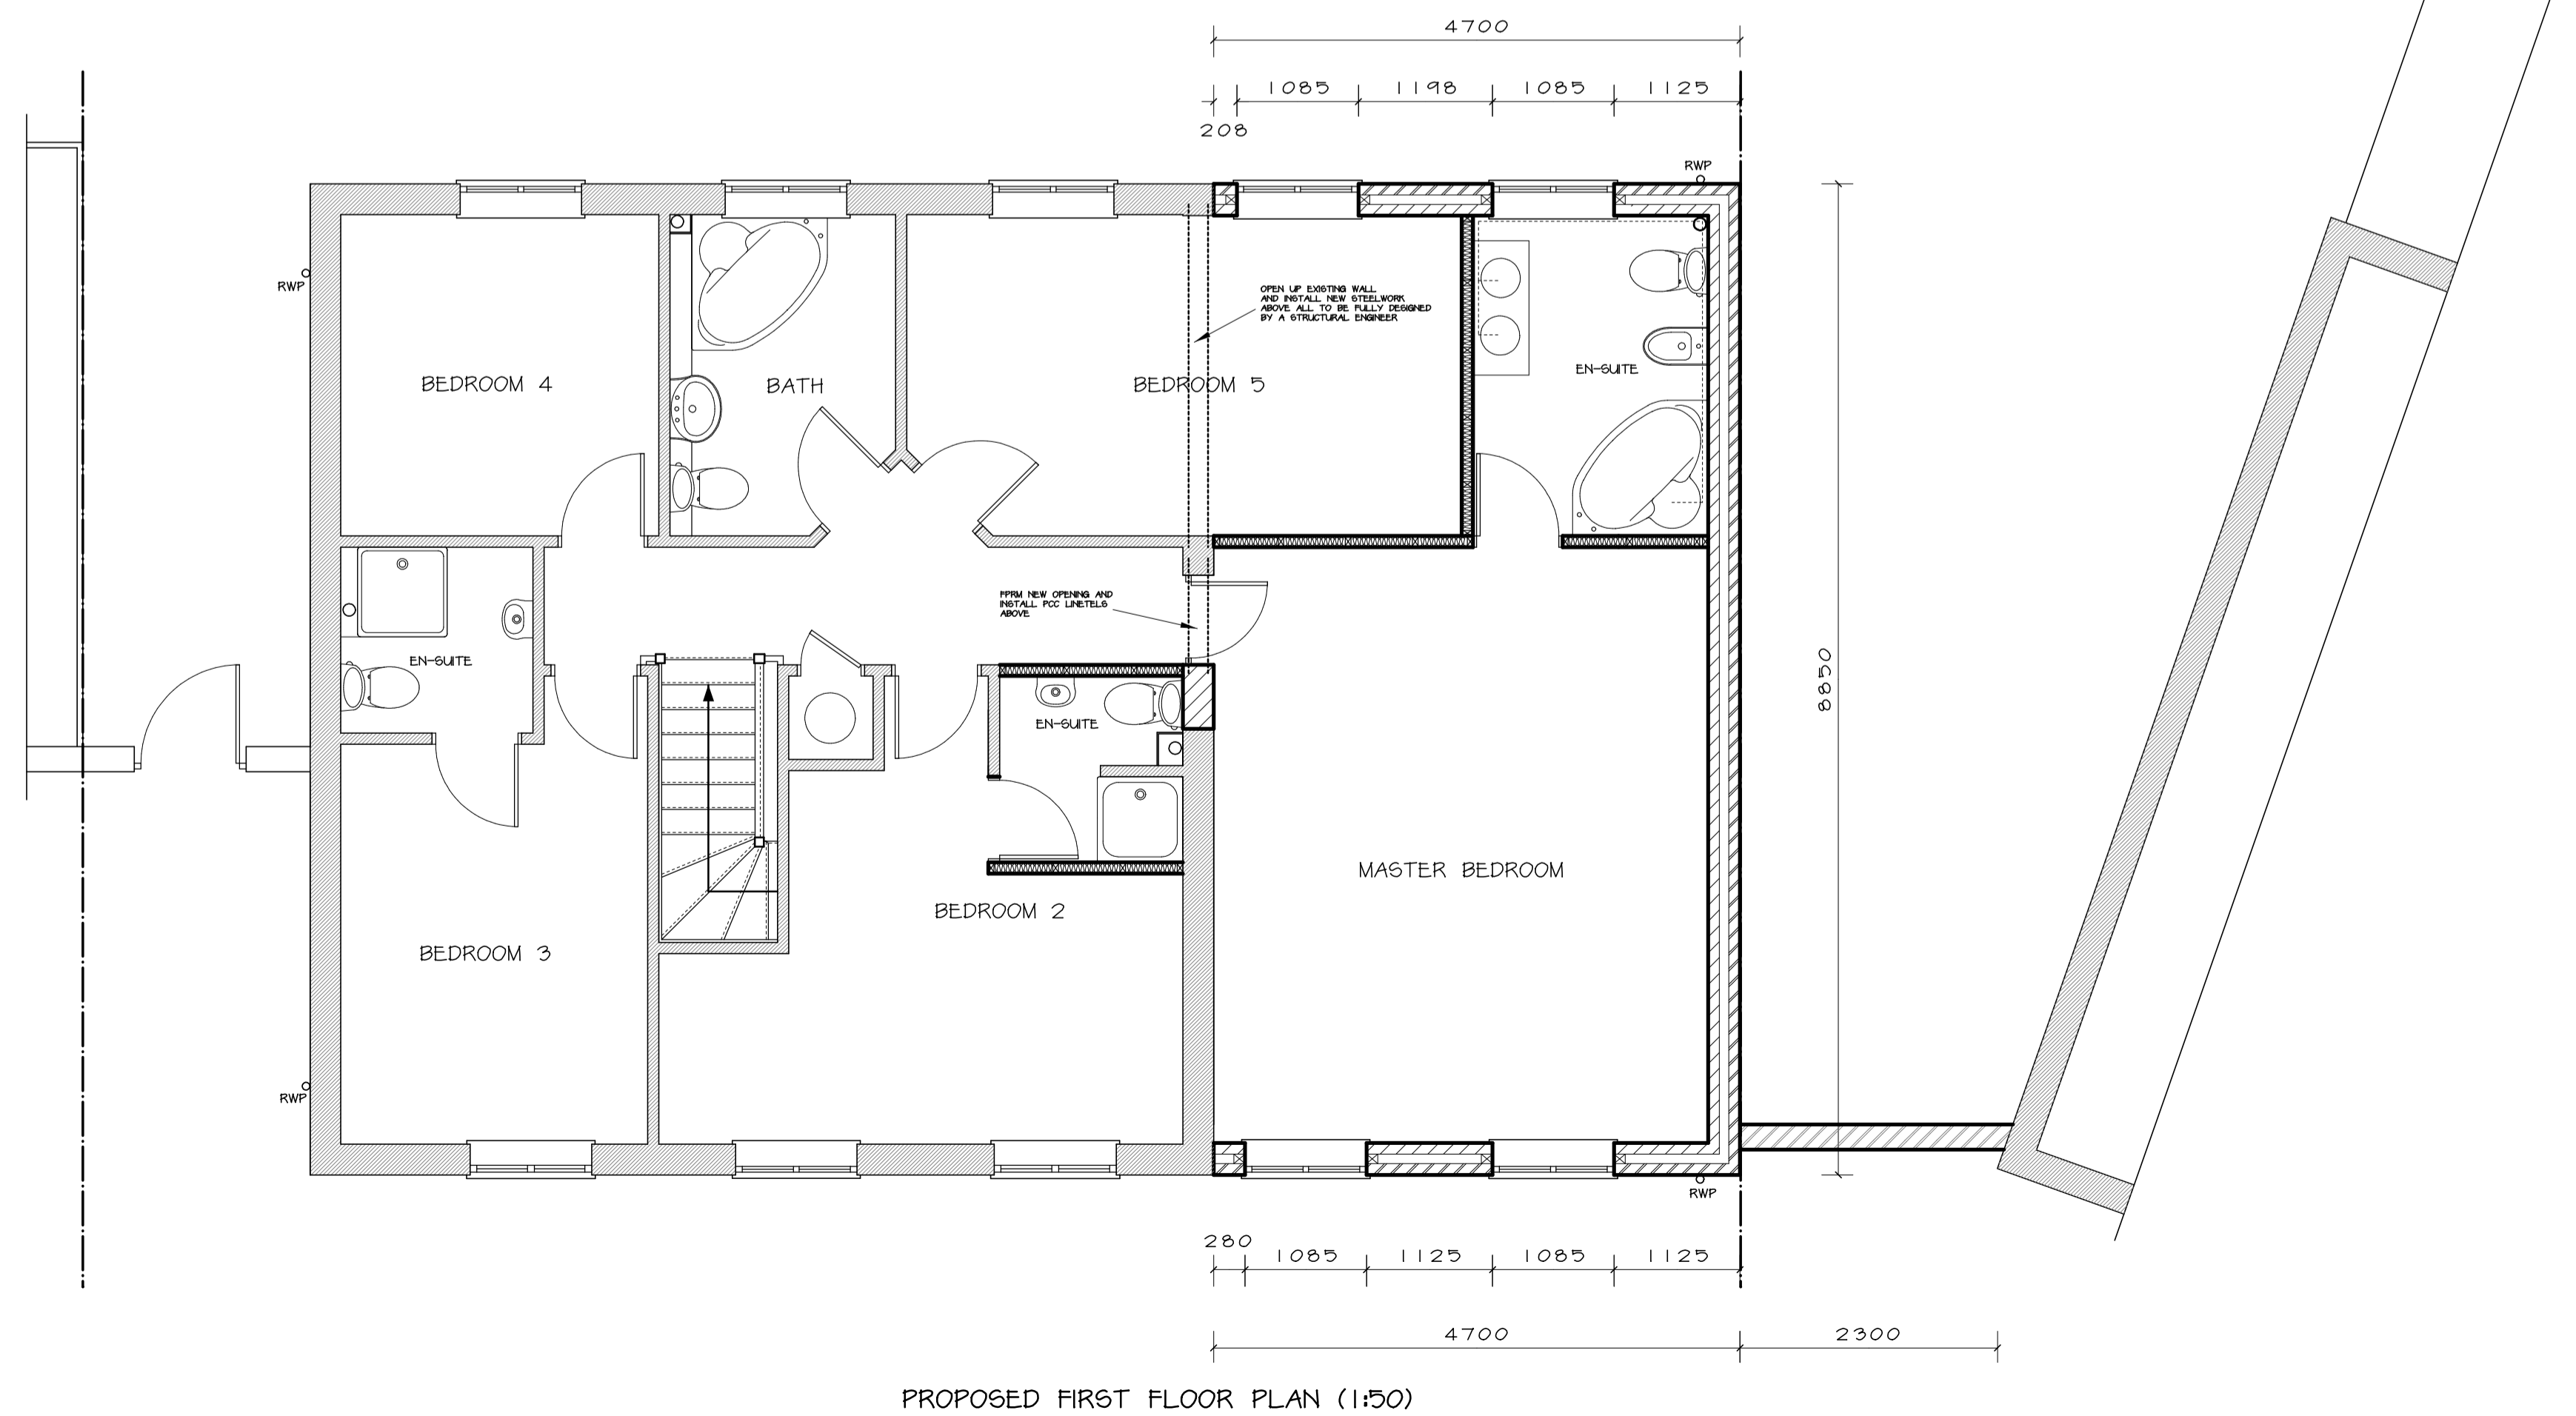

NOTES

All dimensions must be checked on site and not scaled from this drawing

Date	Revisions

© copyright

Client

Location

Proposal

Drawing Title

Scale

Date Drawn by

Drg No. Revision

MAKING PLANS
architecture

Ivy Lodge, Twyford Road, Willington, Derby, DE65 6DE
T/F 01283 703190 E info@makingplans-architecture.co.uk
W www.makingplans-architecture.co.uk